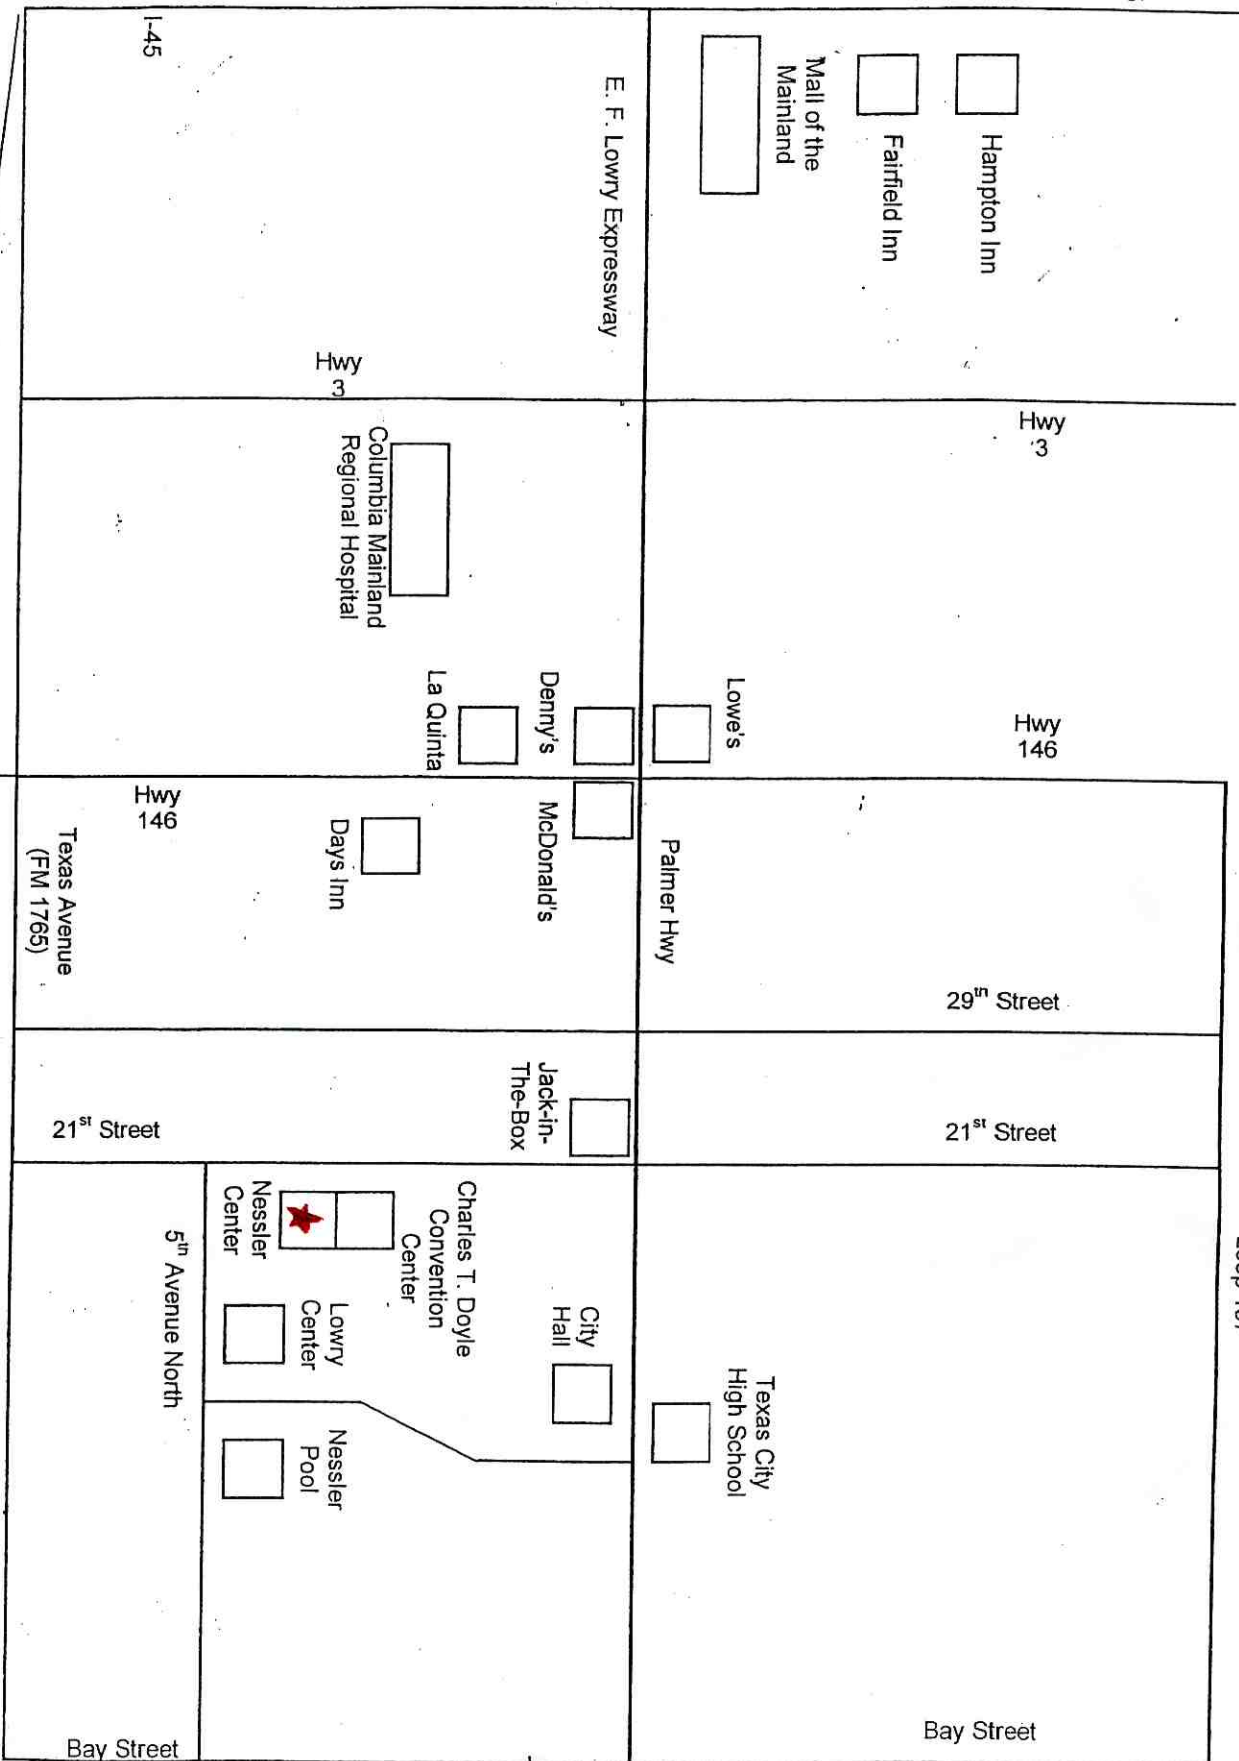

Houston

I-45

Texas City  
Exit 16  
E. F. Lowry  
Expressway

Texas City Exit

Galveston