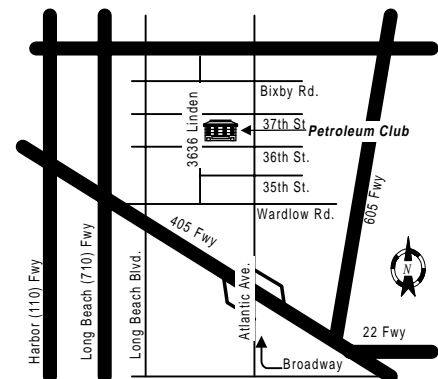

### LOCATION

Petroleum Club (map on right side of page)  
3636 Linden Avenue, Long Beach, CA, (562) 427-7966

### TICKETS

\$30 per person

\$280 for a table of 10

For tickets please call Bis Mitra, (949) 349-3270

[biswajit.mitra@fluor.com]

Directions to the Petroleum Club  
3636 Linden Avenue, Long Beach  
(562) 427-7966